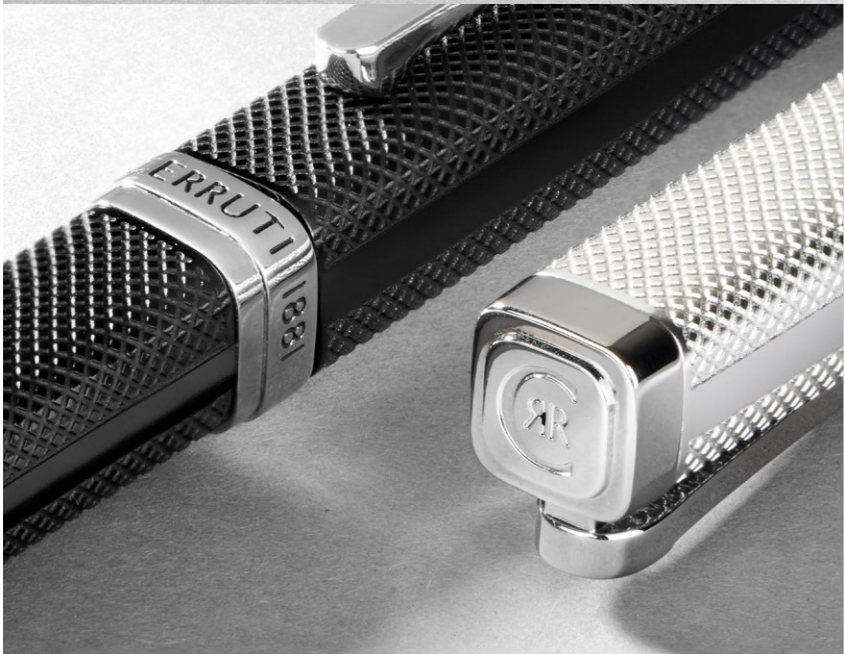

TRAFALGAR

NPBKW515
SET BELGRAVIA KEY RING & BELGRAVIA WALLET & TRAFALGAR BALLPOINT PEN