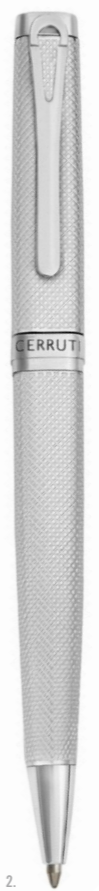

2.

1. NSQ5784A
  TRAFALGAR BLACK • BALLPOINT PEN
2. NSQ5784B
  TRAFALGAR CHROME • BALLPOINT PEN